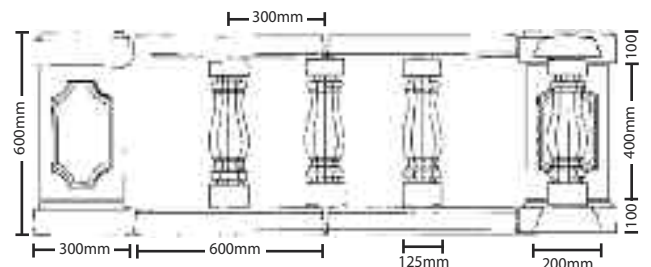

SQUARE 12"x12"x4" (9kg) **9.75**

LEAF 12"x12"x4" (9kg) **9.75**

Ornamental Ballustrading - 18"

Description	Size	Price	Weight (Kg)
Ballustrade Base	600mm x 200mm x 85mm (24"x8"x3.5")	10.50	20
Ballustrade Coping	600mm x 200mm x 85mm (24"x8"x3.5")	10.50	20
Ballustrade (18")	450mm x 125mm x 125mm (18"x5"x5")	16.75	11
Pedastal	250mm x 250mm x 405mm (10"x10"x16")	40.90	40
Pedastal Base	300mm x 300mm x 100mm (12"x12"x4")	15.25	22
Pedastal Coping	300mm x 300mm x 100mm (12"x12"x4")	15.25	22
Pedastal Complete with Base & Coping	600mm x 300mm x 300mm (24"x12"x12")	70.00	84