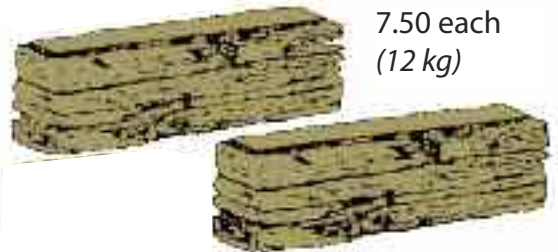

Introducing our new range of hand crafted dry stone walling, recreated in finest detail for maximum authenticity. Reeshig Walling is a simple easy to build dry stone walling system for the professional or D.I.Y. enthusiast. Hand crafted from selected stone, and designed to create the most natural and realistic D.I.Y. dry stone walling. Choose from a selection of ten different patterns and specially selected natural colours including half blocks, double and single ends. Reeshig Dry Stone Walling is almost indistinguishable from the real thing.

"So easy to build with ...instant transformation"

See our website photo gallery for given applications

www.colourforconcrete.com

7.50 each
(12 kg)

Full Block - 450mm x 120mm x 112mm

3600mm diameter.
20 per circle.